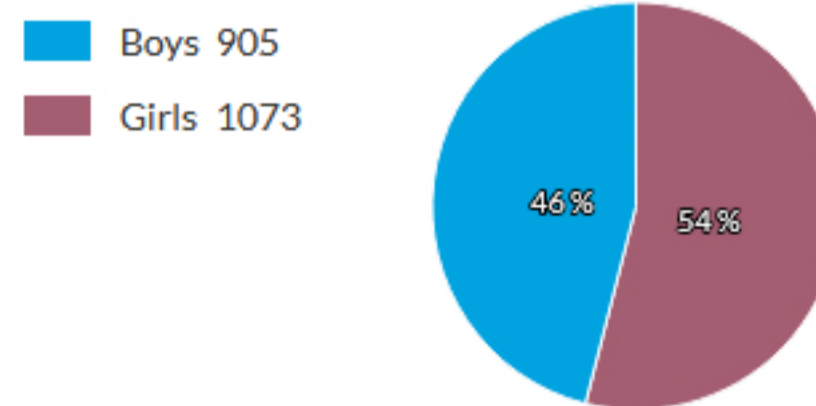

Students

Total enrolments: 1978